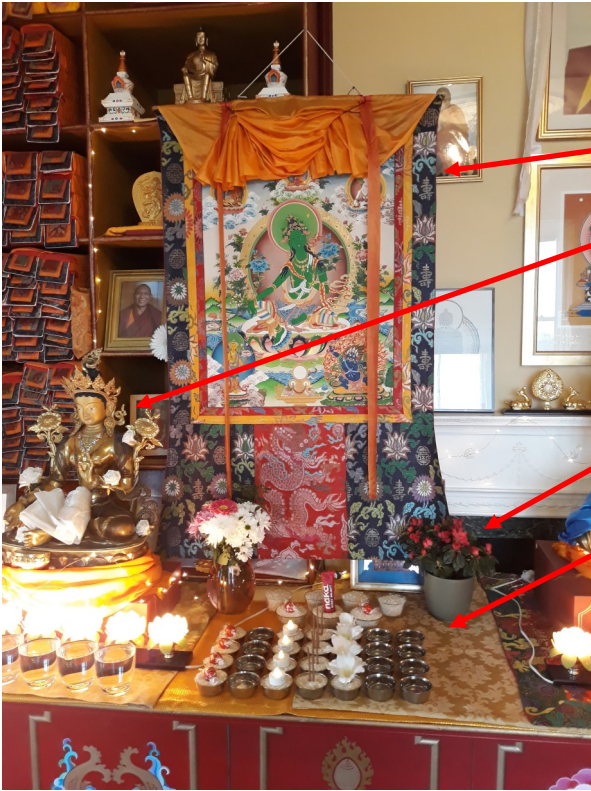

# Tara Puja Altar Set Up

⇒ 3 pictures and/or statues/Tsa Tsas of Chittamani Tara

⇒ Flowers (fresh offering if possible)

⇒ Offerings

## Bowl Set Up:

⇒ Last line: 4 bowls of rice (mandala)

⇒ 2nd last line: 3 bowls with rice & torma (all red)

⇒ Next 4 lines: 7 bowls

Rice +  
Food  
(red)

Water

Rice +  
Light

Rice +  
Incense